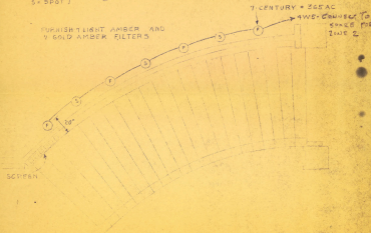

F = FLOOD
S = SPOT } PAR-38

FURNISH 1 LIGHT AMBER AND
9 GOLD AMBER FILTERS

7-CENTURY = 365 AC

4 WS - CONNECT TO
SPACE FOR
TABLE 2

BACK LIGHTING FOR METAL SCREEN
MAIN BALLROOM

PHILADELPHIA SHERATON HOTEL

DATE 5-9-57